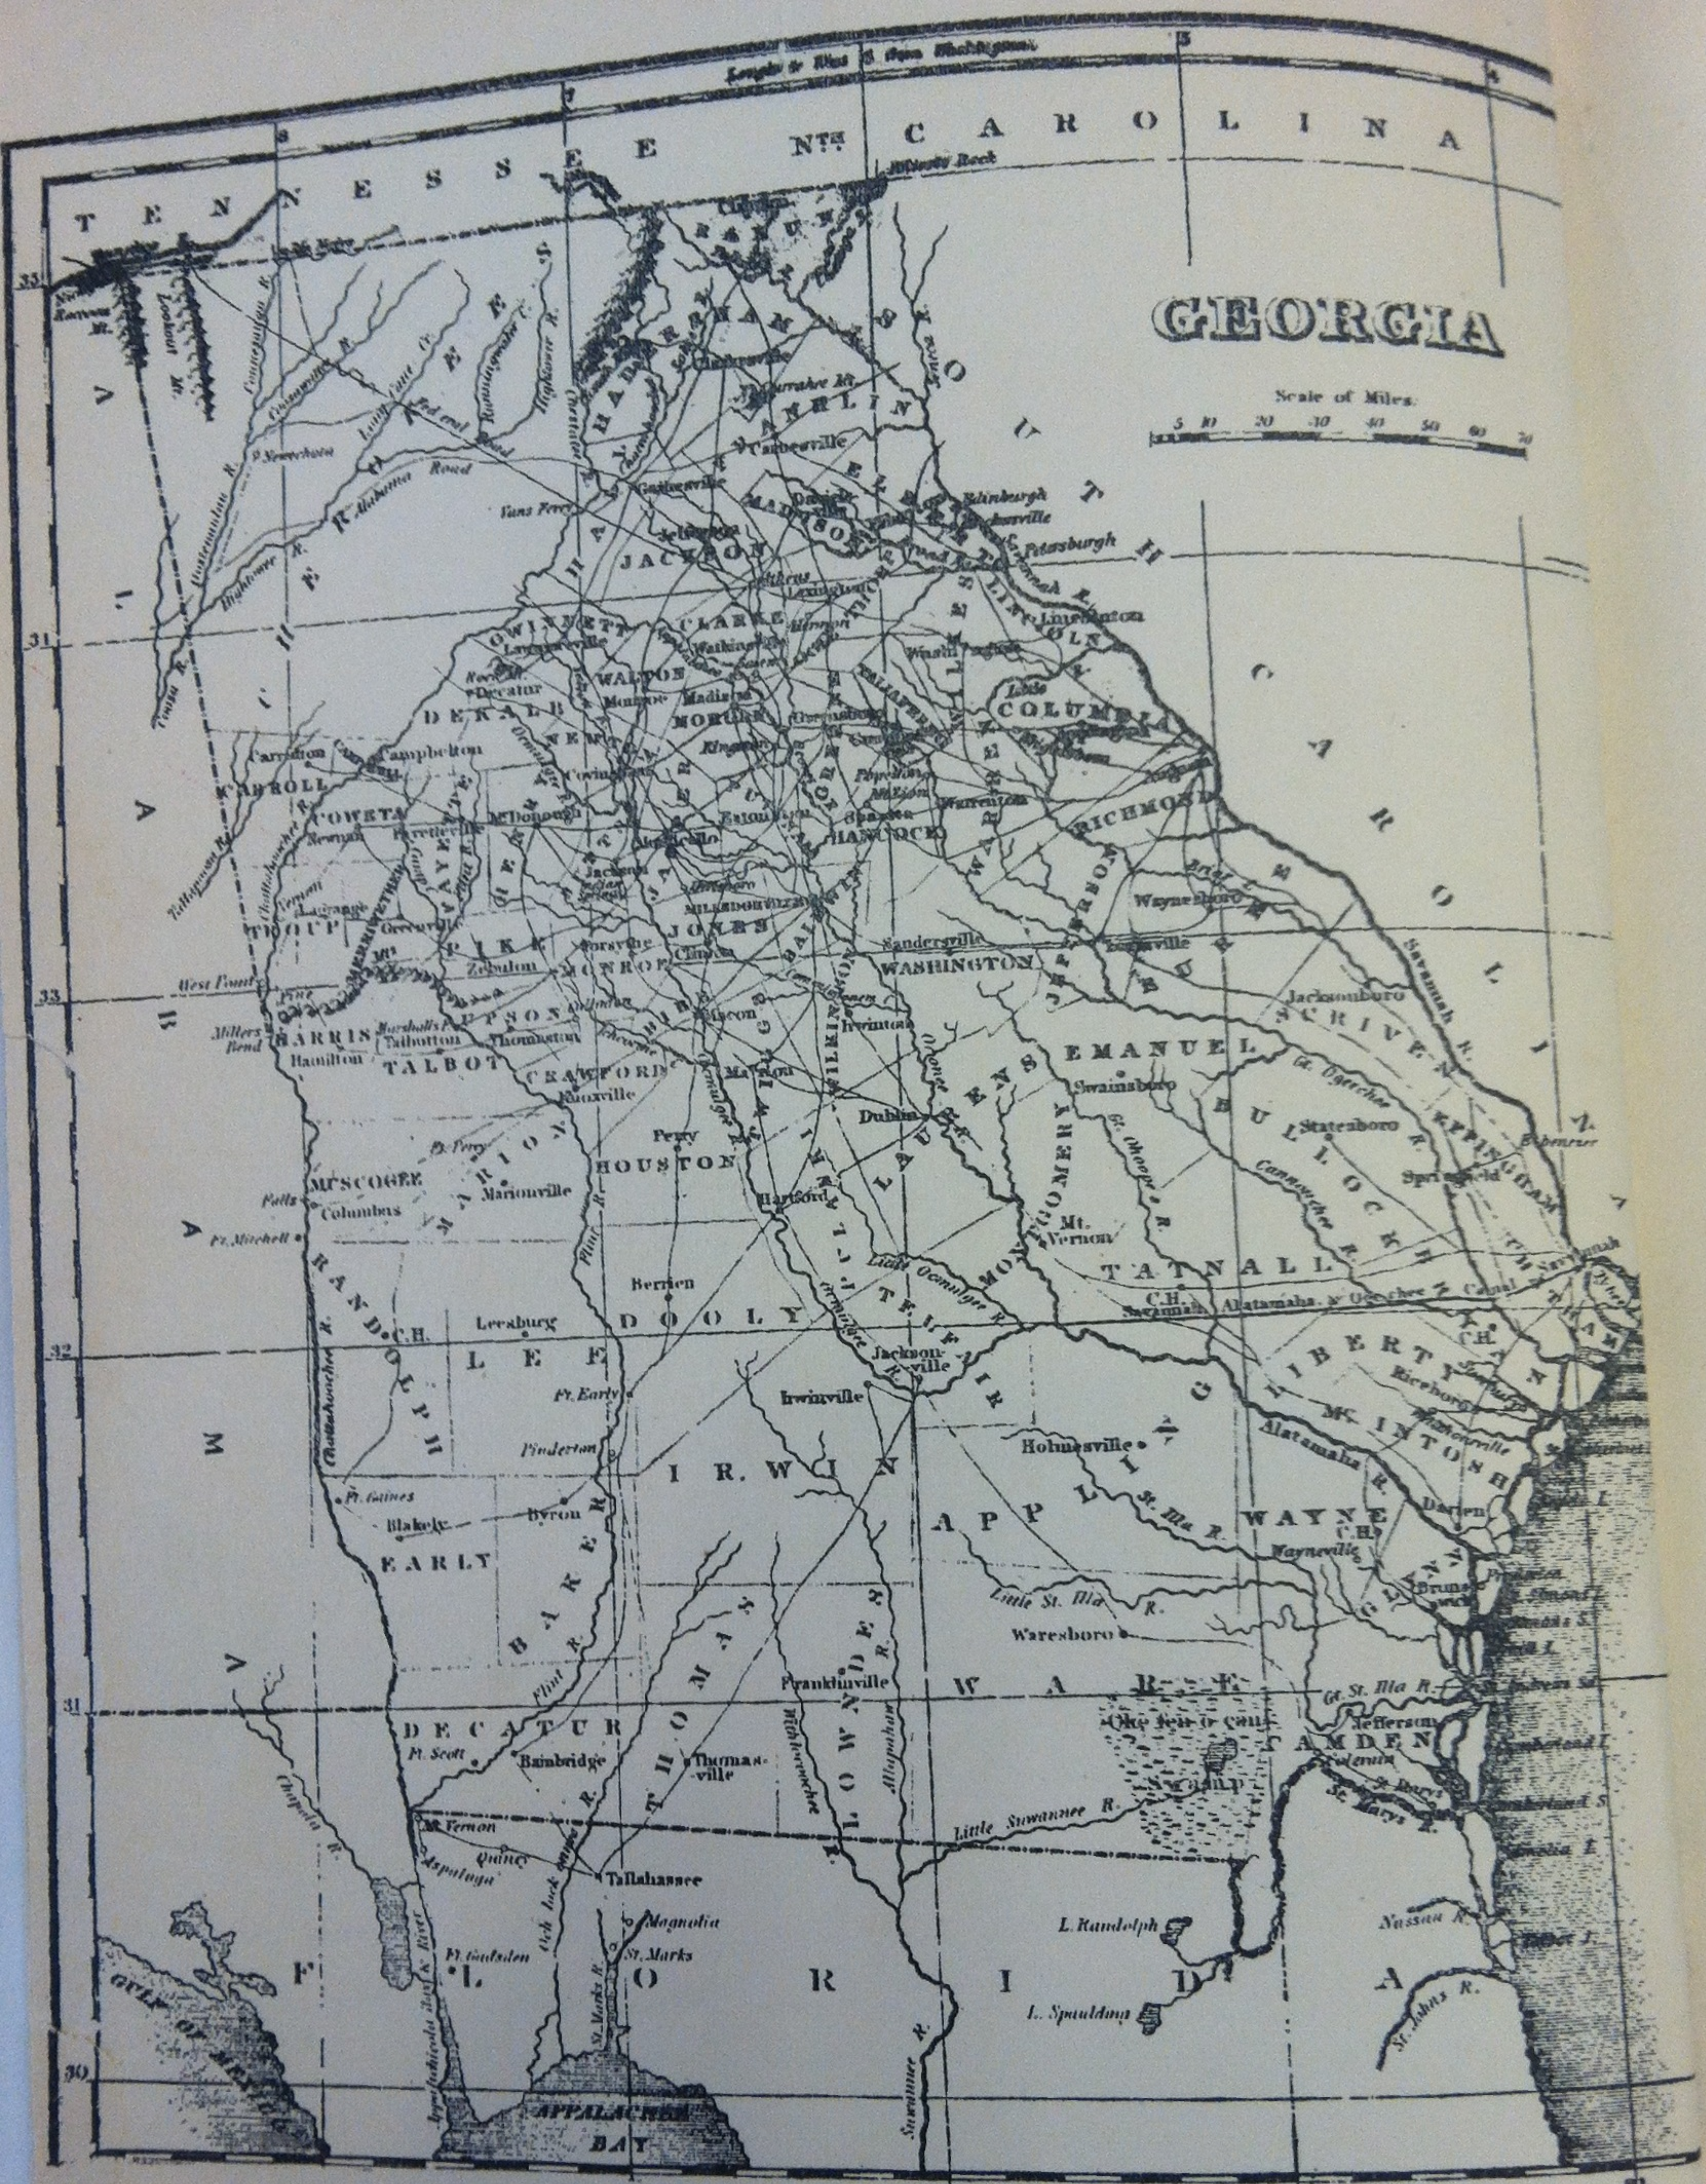

REPRINT
of
OFFICIAL REGISTER
of
LAND LOTTERY
OF GEORGIA
1827

Compiled and Published by
MISS MARTHA LOU HOUSTON
Columbus, Georgia

1929

PRINTED BY THE WALTON-FORBES CO., COLUMBUS, GA.

OF THE
DEPARTMENT OF

NUMBER

78696

From Sherwood's Gazetteer; Map of Georgia, 1929. The land allotted in 1827 was bounded by the northern boundary of Carroll, the eastern boundary of Coweta thence to and along the Flint River and along the southern boundary of Lee and Randolph. There were five counties or sections: 1, Muscogee; 2, Troup; 3, Coweta; 4, Carroll. The other counties are subdivisions of the original